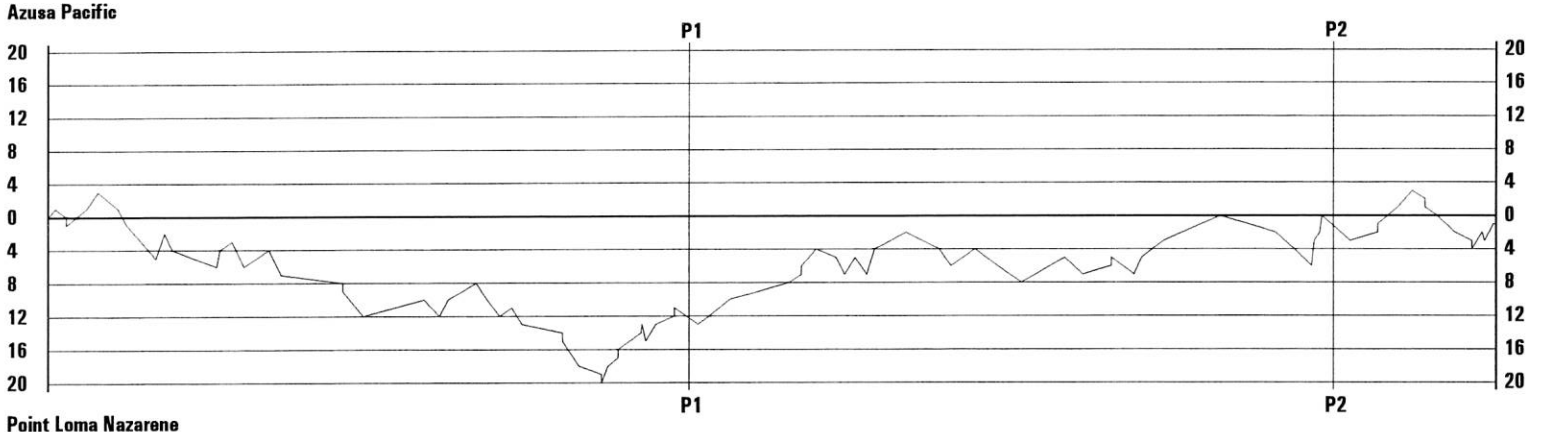

Azusa Pacific vs. Point Loma Nazarene
DATE: 03/03/1999 TIME: 7:30 SITE: Azusa, Calif.

Num	Name	POS
4*	Kevin Daley	F
45*	Justin Leslie	C
13*	Jerome Joseph	G
44*	Jason Boswell	G
55*	T.J. Walker	G
30	Damian Raibon	F
33	Corey Smith	G
11	Jon Dean	G
52	Matt Reed	C
53	Gary Dredge	C
22	Owen Healy	F
3	Ryan Smith	G
20	Brian Gianello	F

Num	Name	POS
23*	Travis Lindstrom	G
34*	Frank Estell	G
45*	Darnell Cherry	G
22*	Joshua Williams	G
24*	Simon Phipps	G
3	B.J. Foster	G
12	Brian Frey	G
42	Timothy Smith	G
33	Pete Bozek	G
44	Phillip Gronemeyer	G
32	Matt Clifford	G

SCORING TIMELINE

	##	Name	Action	Score	Clock	Score	##	Name	Action	
	55	T Walker	FT Made	1	1 19:45	0				
				1	1 19:25	1	45	D Cherry	FT Made	
				1	1 19:25	2	45	D Cherry	FT Made	
(J Boswell Assist)	44	J Boswell	Layup(R) Made	3	1 18:47	2				
	4	K Daley	FG Made	5	1 18:26	2				
				5	1 17:48	4	34	F Estell	FG Made	
				5	1 17:32	6	45	D Cherry	FG Made	(S Phipps Assist)
				5	1 17:05	8	24	S Phipps	FG Made	(D Cherry Assist)
(T Walker Assist)	13	J Joseph	3Pt Made	8	1 16:37	10	24	S Phipps	Layup(L) Made	(J Williams Assist)
				8	1 16:21	10				
				8	1 16:06	12	45	D Cherry	Layup(L) Made	(J Williams Assist)
				8	1 14:43	14	23	T Lindstrom	FG Made	
	44	J Boswell	FG Made	10	1 14:37	14				
	13	J Joseph	FT Made	11	1 14:15	14				
				11	1 13:51	17	23	T Lindstrom	3Pt Made	(S Phipps Assist)
	55	T Walker	Layup(R) Made	13	1 13:04	17				
				13	1 12:42	20	23	T Lindstrom	3Pt Made	(D Cherry Assist)
				13	1 10:46	21	34	F Estell	FT Made	
				13	1 10:46	22	34	F Estell	FT Made	
				13	1 10:08	25	12	B Frey	3Pt Made	(F Estell Assist)
	4	K Daley	FG Made	15	1 8:15	25				
				15	1 7:47	27	24	S Phipps	Layup(L) Made	
(T Walker Assist)	55	T Walker	Layup(R) Made	17	1 7:30	27				
	4	K Daley	Dunk Made	19	1 6:38	27				
				19	1 6:17	29	24	S Phipps	Layup(R) Made	
				19	1 5:54	31	34	F Estell	FG Made	
	13	J Joseph	FT Made	20	1 5:31	31				
				20	1 5:12	33	34	F Estell	FG Made	
				20	1 3:56	34	45	D Cherry	FT Made	
				20	1 3:56	35	45	D Cherry	FT Made	
				20	1 3:25	38	24	S Phipps	3Pt Made	
				20	1 2:44	39	45	D Cherry	FT Made	
				20	1 2:44	40	45	D Cherry	FT Made	
	4	K Daley	FG Made	22	1 2:32	40				
	55	T Walker	FT Made	23	1 2:13	40				
	55	T Walker	FT Made	24	1 2:13	40				
	30	D Raibon	Layup(L) Made	26	1 1:30	40				
	30	D Raibon	FT Made	27	1 1:28	40				
				27	1 1:21	42	42	T Smith	Layup(L) Made	(B Foster Assist)
	55	T Walker	FG Made	29	1 1:02	42				
	30	D Raibon	FT Made	30	1 0:28	42				
	30	D Raibon	FT Made	31	1 0:28	42				
				31	2 19:44	44	24	S Phipps	FG Made	
	13	J Joseph	FT Made	32	2 19:22	44				
	45	J Leslie	FG Made	34	2 18:44	44				
(J Boswell Assist)	4	K Daley	Layup(R) Made	36	2 16:55	44